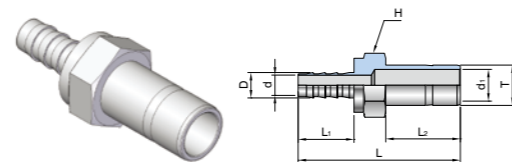

UHTA Hose Tube Adapter

Connects Hose to UNILOK Tube Fitting

Part No.	Hose I.D.	Tube O.D. T	Dimensions (mm)						
			D	d	d₁	H	L	L₁	L₂
UHTA-02H02T	1/8	1/8	0.15	0.08	0.09	5/16	1.35	0.40	0.53
UHTA-02H04T	1/8	1/4	0.15	0.08	0.19	3/8	1.44	0.40	0.62
UHTA-04H04T	1/4	1/4	0.30	0.19	0.19	7/16	1.83	0.79	0.62
UHTA-04HM06T	1/4	6mm	0.30	0.19	0.18	7/16	1.86	0.79	0.62
UHTA-04H06T	1/4	3/8	0.30	0.19	0.28	7/16	1.90	0.79	0.69
UHTA-05H04T	5/16	1/4	0.37	0.19	0.19	7/16	1.91	0.87	0.62
UHTA-06H06T	3/8	3/8	0.45	0.30	0.28	9/16	1.98	0.87	0.69
UHTA-06H08T	3/8	1/2	0.45	0.30	0.39	5/8	2.20	0.87	0.91
UHTA-08H06T	1/2	3/8	0.60	0.38	0.28	11/16	2.05	0.94	0.69
UHTA-08H08T	1/2	1/2	0.60	0.38	0.39	11/16	2.27	0.94	0.91
UHTA-12H12T	3/4	3/4	0.90	0.63	0.59	1-1/16	2.44	1.05	0.97

How To Order

Standard materials is 316SS. To order, add - SS to the end of part number.

Example: UHMC-08H08N-SS

Cleaning

UNILOK fittings are free from machine oils, loose particles and grease throughout the close cleaning process.

Dimensions are for reference only and are subject to change without prior notice.