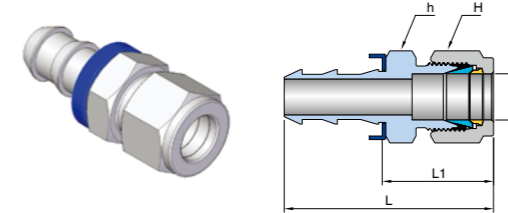

UHTA Hose Tube Adapter

Connects Hose to UNILOK Tube Fitting

Part No.	Hose I.D.	Tube O.D. T	Dimensions (mm)						
			D	d	d ₁	H	L	L ₁	L ₂
UHTA-02H02T	1/8	1/8	0.15	0.08	0.09	5/16	1.35	0.40	0.53
UHTA-02H04T	1/8	1/4	0.15	0.08	0.19	3/8	1.44	0.40	0.62
UHTA-04H04T	1/4	1/4	0.30	0.19	0.19	7/16	1.83	0.79	0.62
UHTA-04HM06T	1/4	6mm	0.30	0.19	0.18	7/16	1.86	0.79	0.62
UHTA-04H06T	1/4	3/8	0.30	0.19	0.28	7/16	1.90	0.79	0.69
UHTA-05H04T	5/16	1/4	0.37	0.19	0.19	7/16	1.91	0.87	0.62
UHTA-06H06T	3/8	3/8	0.45	0.30	0.28	9/16	1.98	0.87	0.69
UHTA-06H08T	3/8	1/2	0.45	0.30	0.39	5/8	2.20	0.87	0.91
UHTA-08H06T	1/2	3/8	0.60	0.38	0.28	11/16	2.05	0.94	0.69
UHTA-08H08T	1/2	1/2	0.60	0.38	0.39	11/16	2.27	0.94	0.91
UHTA-12H12T	3/4	3/4	0.90	0.63	0.59	1-1/16	2.44	1.05	0.97

How To Order

Standard materials is 316SS. To order, add - SS to the end of part number.

Example: UHMC-08H08N-SS

Cleaning

UNILOK fittings are free from machine oils, loose particles and grease throughout the close cleaning process.

Dimensions are for reference only and are subject to change without prior notice.

UHPTFA Push-On Hose Tube Fitting Adapter

Connects Hose to Tube

Part No.	Hose I.D.	Tube O.D. T	Dimensions (mm)			
			H	h	L	L ₁
UHPTFA-04H04	1/4	1/4	9/16	9/16	50.0	30.7
UHPTFA-06H06	3/8	3/8	11/16	11/16	53.6	31.5
UHPTFA-08H08	1/2	1/2	7/8	7/8	62.7	36.1

UHPMC Push-On Hose Male Connector

Connects Hose to Male Pipe

Part No.	Hose I.D.	P	Dimensions (mm)		
			H	L	L ₁
UHPMC-04H04	1/4	1/4	9/16	42.7	23.4
UHPMC-06H04	3/8	1/4	11/16	45.7	23.6
UHPMC-06H06	3/8	3/8	11/16	45.7	23.6
UHPMC-08H08	1/2	1/2	7/8	55.6	29.0
UHPMC-12H12	3/4	3/4	1-1/16	71.4	28.9