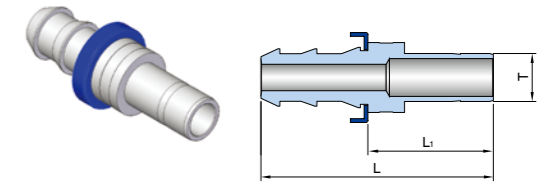

Dimensions are for reference only and are subject to change without prior notice.

UHPTFA Push-On Hose Tube Fitting Adapter

Connects Hose to Tube

Part No.	Hose I.D.	Tube O.D. T	Dimensions (mm)			
			H	h	L	L ₁
UHPTFA-04H04	1/4	1/4	9/16	9/16	50.0	30.7
UHPTFA-06H06	3/8	3/8	11/16	11/16	53.6	31.5
UHPTFA-08H08	1/2	1/2	7/8	7/8	62.7	36.1

UHPMC Push-On Hose Male Connector

Connects Hose to Male Pipe

Part No.	Hose I.D.	P	Dimensions (mm)		
			H	L	L ₁
UHPMC-04H04	1/4	1/4	9/16	42.7	23.4
UHPMC-06H04	3/8	1/4	11/16	45.7	23.6
UHPMC-06H06	3/8	3/8	11/16	45.7	23.6
UHPMC-08H08	1/2	1/2	7/8	55.6	29.0
UHPMC-12H12	3/4	3/4	1-1/16	71.4	28.9

How To Order

Standard materials is 316SS. To order, add - SS to the end of part number.

Example: UHPTFA-08H08T-SS

UHPTA Push-On Hose Tube Adapter

Connects Hose to UNILOK Tube Fitting

Part No.	Hose I.D.	Tube O.D. T	Dimensions (mm)	
			L	L ₁
UHPTA-04H04T	1/4	1/4	49.0	29.7
UHPTA-06H06T	3/8	3/8	51.6	29.5
UHPTA-08H08T	1/2	1/2	62.7	36.1
UHPTA-12H12T	3/4	3/4	79.8	37.3

UHPSU Push-On Hose Straight Union

Connects Hose

Part No.	Hose I.D.	Tube O.D. T	Dimensions (mm)	
			L ₁	L ₂
UHPSU-04H04H	1/4	1/4	52.6	14.0
UHPSU-06H06H	3/8	3/8	57.2	13.0
UHPSU-08H08H	1/2	1/2	69.4	13.0
UHPSU-12H12H	3/4	3/4	100.8	13.0