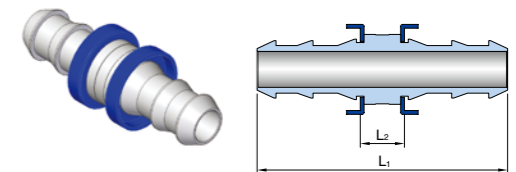

Dimensions are for reference only and are subject to change without prior notice.

UHPTFA Push-On Hose Tube Fitting Adapter

Connects Hose to Tube

Part No.	Hose I.D.	Tube O.D. T	Dimensions (mm)			
			H	h	L	L ₁
UHPTFA-04H04	1/4	1/4	9/16	9/16	50.0	30.7
UHPTFA-06H06	3/8	3/8	11/16	11/16	53.6	31.5
UHPTFA-08H08	1/2	1/2	7/8	7/8	62.7	36.1

UHPMC Push-On Hose Male Connector

Connects Hose to Male Pipe

Part No.	Hose I.D.	P	Dimensions (mm)		
			H	L	L ₁
UHPMC-04H04	1/4	1/4	9/16	42.7	23.4
UHPMC-06H04	3/8	1/4	11/16	45.7	23.6
UHPMC-06H06	3/8	3/8	11/16	45.7	23.6
UHPMC-08H08	1/2	1/2	7/8	55.6	29.0
UHPMC-12H12	3/4	3/4	1-1/16	71.4	28.9

How To Order

Standard materials is 316SS. To order, add - SS to the end of part number.

Example: UHPTFA-08H08T-SS

UHPTA Push-On Hose Tube Adapter

Connects Hose to UNILOK Tube Fitting

Part No.	Hose I.D.	Tube O.D. T	Dimensions (mm)	
			L	L ₁
UHPTA-04H04T	1/4	1/4	49.0	29.7
UHPTA-06H06T	3/8	3/8	51.6	29.5
UHPTA-08H08T	1/2	1/2	62.7	36.1
UHPTA-12H12T	3/4	3/4	79.8	37.3

UHPSU Push-On Hose Straight Union

Connects Hose

Part No.	Hose I.D.	Tube O.D. T	Dimensions (mm)	
			L ₁	L ₂
UHPSU-04H04H	1/4	1/4	52.6	14.0
UHPSU-06H06H	3/8	3/8	57.2	13.0
UHPSU-08H08H	1/2	1/2	69.4	13.0
UHPSU-12H12H	3/4	3/4	100.8	13.0