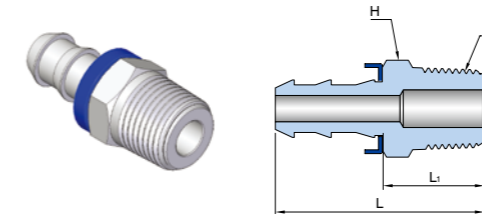

Dimensions are for reference only and are subject to change without prior notice.

UHPTFA Push-On Hose Tube Fitting Adapter

Connects Hose to Tube

Part No.	Hose I.D.	Tube O.D. T	Dimensions (mm)			
			H	h	L	L ₁
UHPTFA-04H04	1/4	1/4	9/16	9/16	50.0	30.7
UHPTFA-06H06	3/8	3/8	11/16	11/16	53.6	31.5
UHPTFA-08H08	1/2	1/2	7/8	7/8	62.7	36.1

UHPMC Push-On Hose Male Connector

Connects Hose to Male Pipe

Part No.	Hose I.D.	P	Dimensions (mm)		
			H	L	L ₁
UHPMC-04H04	1/4	1/4	9/16	42.7	23.4
UHPMC-06H04	3/8	1/4	11/16	45.7	23.6
UHPMC-06H06	3/8	3/8	11/16	45.7	23.6
UHPMC-08H08	1/2	1/2	7/8	55.6	29.0
UHPMC-12H12	3/4	3/4	1-1/16	71.4	28.9

How To Order

Standard materials is 316SS. To order, add - SS to the end of part number.

Example: UHPTFA-08H08T-SS

UHPTA Push-On Hose Tube Adapter

Connects Hose to UNILOK Tube Fitting

Part No.	Hose I.D.	Tube O.D. T	Dimensions (mm)	
			L	L ₁
UHPTA-04H04T	1/4	1/4	49.0	29.7
UHPTA-06H06T	3/8	3/8	51.6	29.5
UHPTA-08H08T	1/2	1/2	62.7	36.1
UHPTA-12H12T	3/4	3/4	79.8	37.3