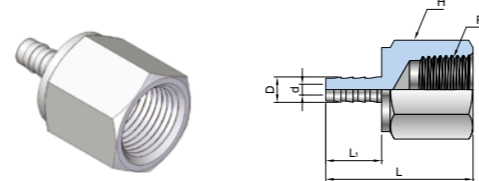

UHFC Hose Female Connector

Connects Hose to Male Pipe

Part No.	Hose I.D.	P	Dimensions (mm)					
			D	d	H	L	L₁	
UHFC-02H02N	1/8	1/8	0.15	0.08	9/16	1.11	0.40	
UHFC-02H04N	1/8	1/4	0.15	0.08	3/4	1.26	0.40	
UHFC-03H02N	3/16	1/8	0.23	0.12	9/16	1.29	0.59	
UHFC-03H04N	3/16	1/4	0.23	0.12	3/4	1.44	0.59	
UHFC-04H02N	1/4	1/8	0.30	0.19	9/16	1.47	0.79	
UHFC-04H04N	1/4	1/4	0.30	0.19	3/4	1.64	0.79	
UHFC-04H06N	1/4	3/8	0.30	0.19	7/8	1.71	0.79	
UHFC-05H04N	5/16	1/4	0.38	0.19	3/4	1.73	0.87	
UHFC-05H06N	5/16	3/8	0.38	0.19	7/8	1.82	0.87	
UHFC-06H04N	3/8	1/4	0.45	0.30	3/4	1.69	0.87	
UHFC-06H06N	3/8	3/8	0.45	0.30	7/8	1.78	0.87	
UHFC-06H08N	3/8	1/2	0.45	0.30	1-1/16	2.03	0.87	
UHFC-08H08N	1/2	1/2	0.60	0.38	1-1/16	2.13	0.94